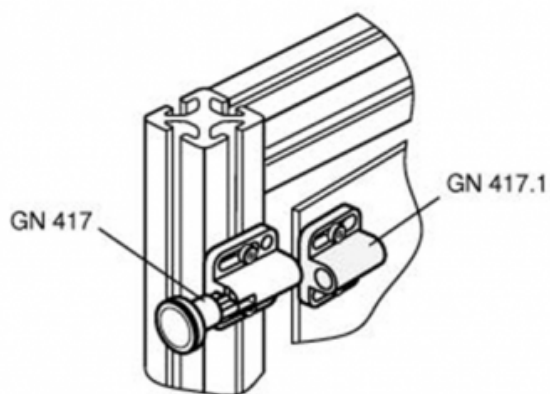

Article number: 2041718

Description: E+G Locators GN 417.1-8-ST-SW

## Measures

b1	= 36	k2 = 5.5
b2	= 33	k3 = 22
b3	= 12	
b4-0,2	= 5.4	
d	= 8	
h1	= 12.5	
h2	= 6	
k1+-0,05	= 23	