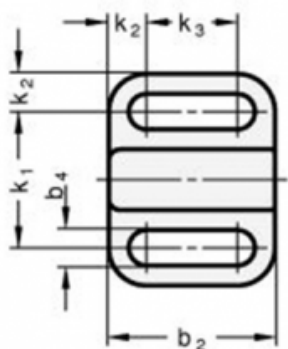

Article number: 2041718

Description: E+G Locators GN 417.1-8-ST-SW

## Measures

b1	= 36	k2 = 5.5
b2	= 33	k3 = 22
b3	= 12	
b4-0,2	= 5.4	
d	= 8	
h1	= 12.5	
h2	= 6	
k1+-0,05	= 23	